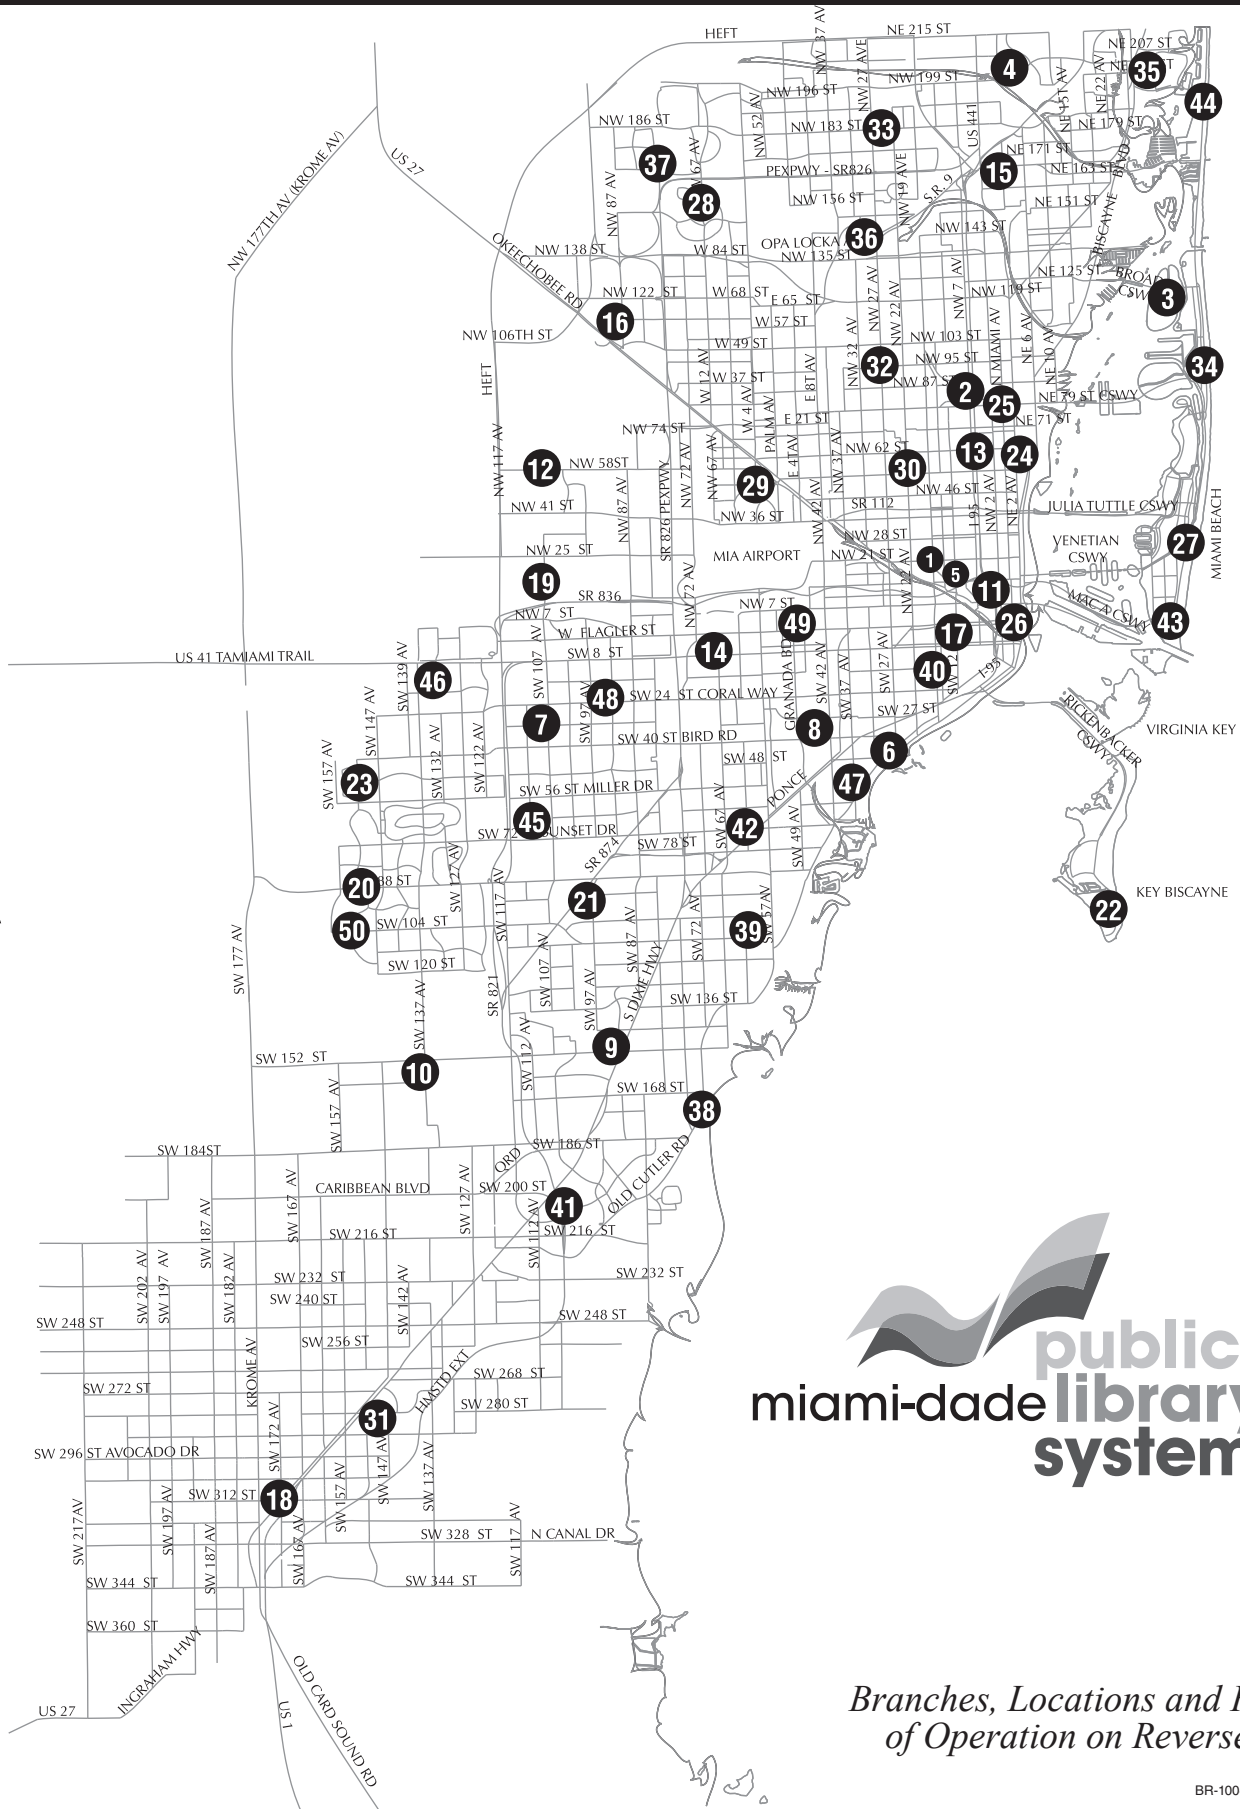

OUTREACH SERVICES

33 CONNECTIONS

Library Service for the Homebound
305.474.7251

33 STORYTIME EXPRESS

Literacy Kits for Early Education Centers
305.375.4116

33 MOBILE LIBRARY SERVICES

305.480.1729

26 PROJECT L.E.A.D.

public
miami-dade library
system

*Branches, Locations and Hours
of Operation on Reverse Side*